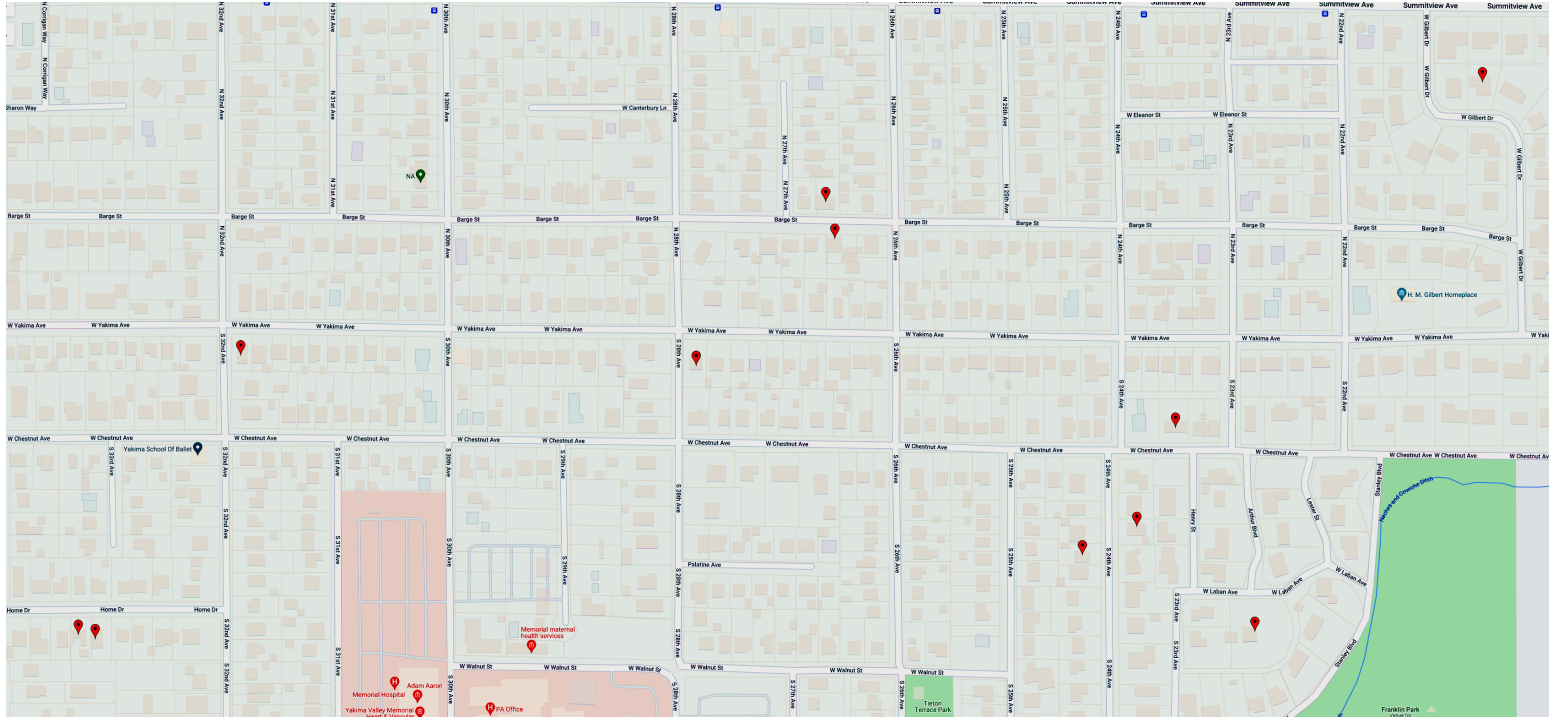

2022 BCNA Garden Tour Map

For an interactive map, go to: <https://batchgeo.com/map/352682c811b6d202e5914937821b52ef>

Address (marked on map with red pins)	Garden Hosts
115 Gilbert Drive	Christina Carlson and David Prentice
2302 Laban Avenue	Carol and John Barany
2307 West Chestnut Avenue	Linda and Darrell Dehart
207 S. 24 th Avenue	Linda and Jim Kuntz
212 S. 24 th Avenue	Teresa Foster
2607 Barge Street	Anne Knapp and Randall Leofsky
2608 Barge Street	Anne Knapp and Randall Leofsky
2712 West Yakima Avenue	Sarah Cate and Russell Maier
3112 West Yakima Avenue	Katherine Miller
3302 Home Drive	Jon Dove and Reggie Gulley
3304 Home Drive	Andrea Valicoff and Cristian Petrini